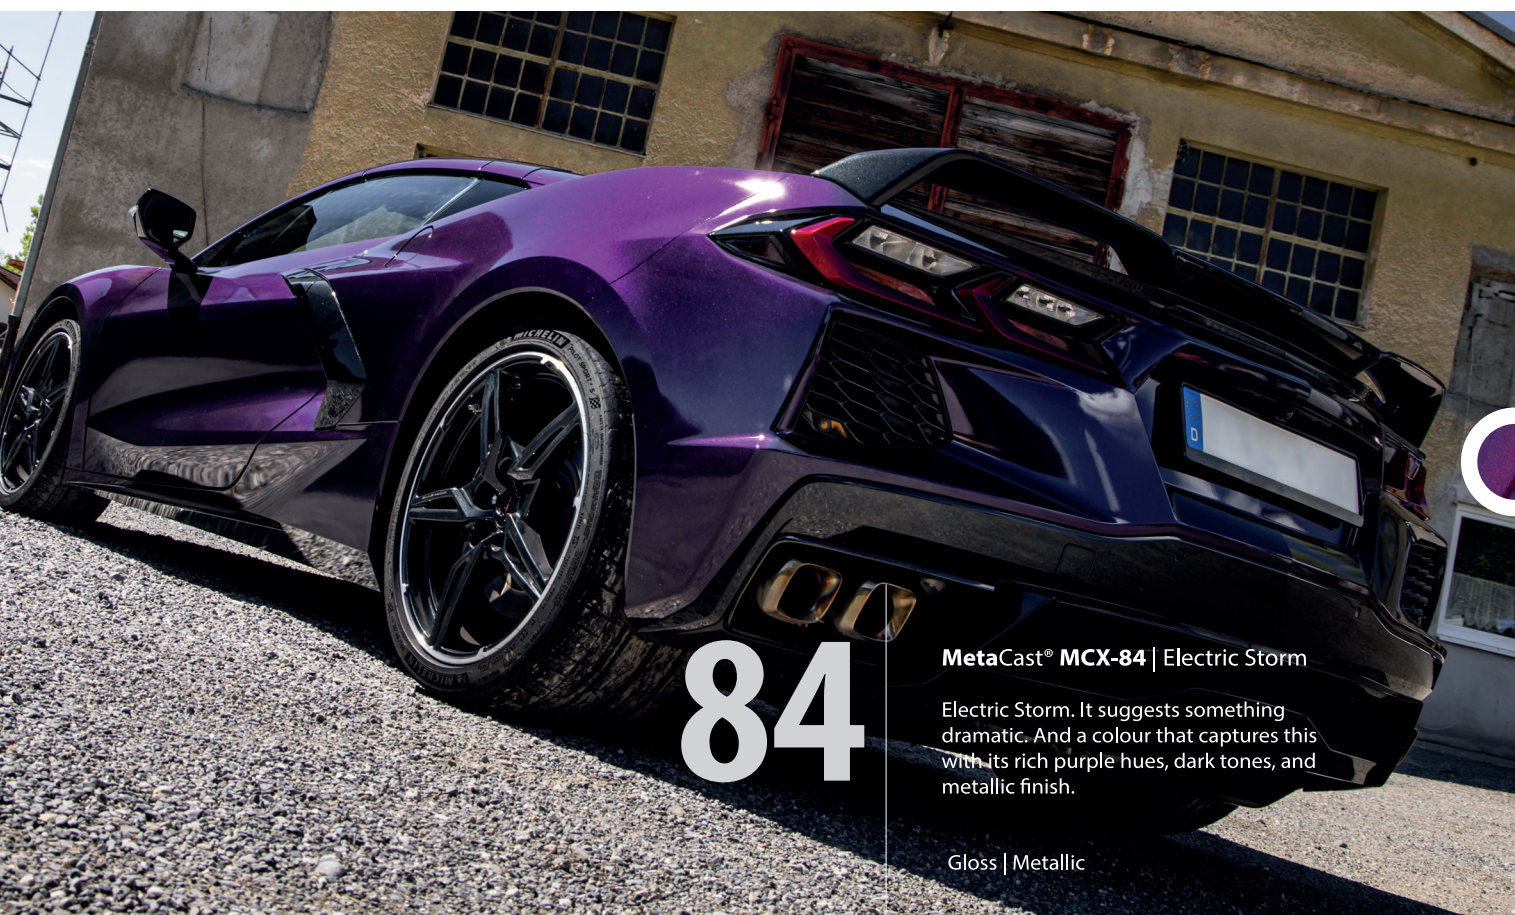

MetaCast® MCX-84 | Electric Storm

Electric Storm. It suggests something dramatic. And a colour that captures this with its rich purple hues, dark tones, and metallic finish.

Gloss | Metallic

84